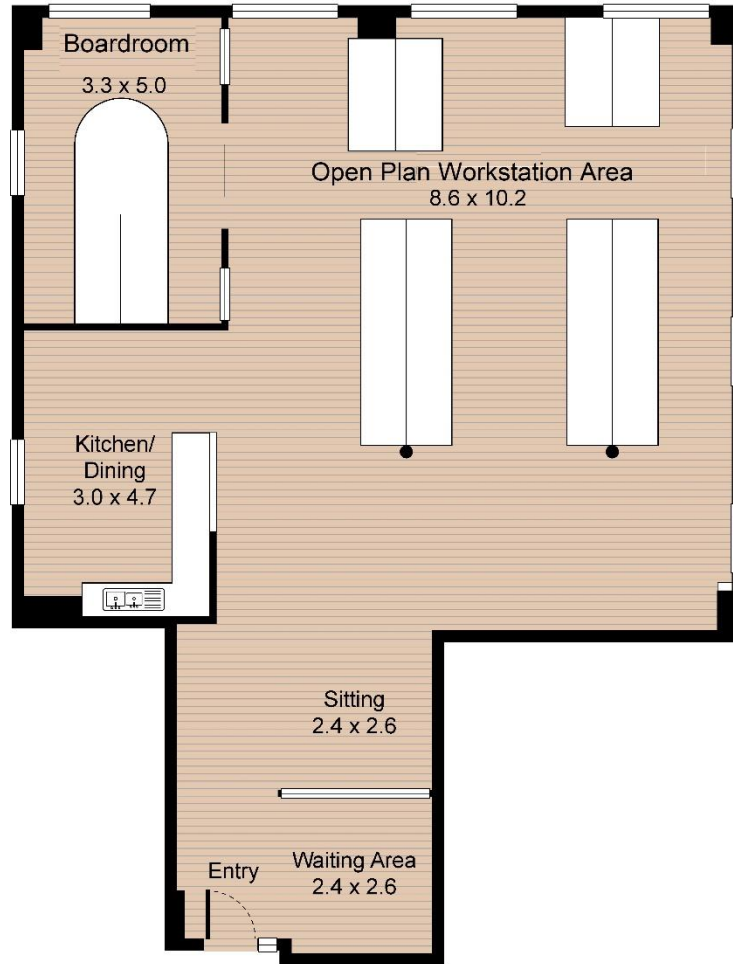

# Level 7, Suite 701/87 Wickham Terrace

Internal : 137m<sup>2</sup>

Little Hinges virtual tours

This property is ready for you to virtually inspect now

[littlehinges.com.au](http://littlehinges.com.au)

FLOOR PLAN