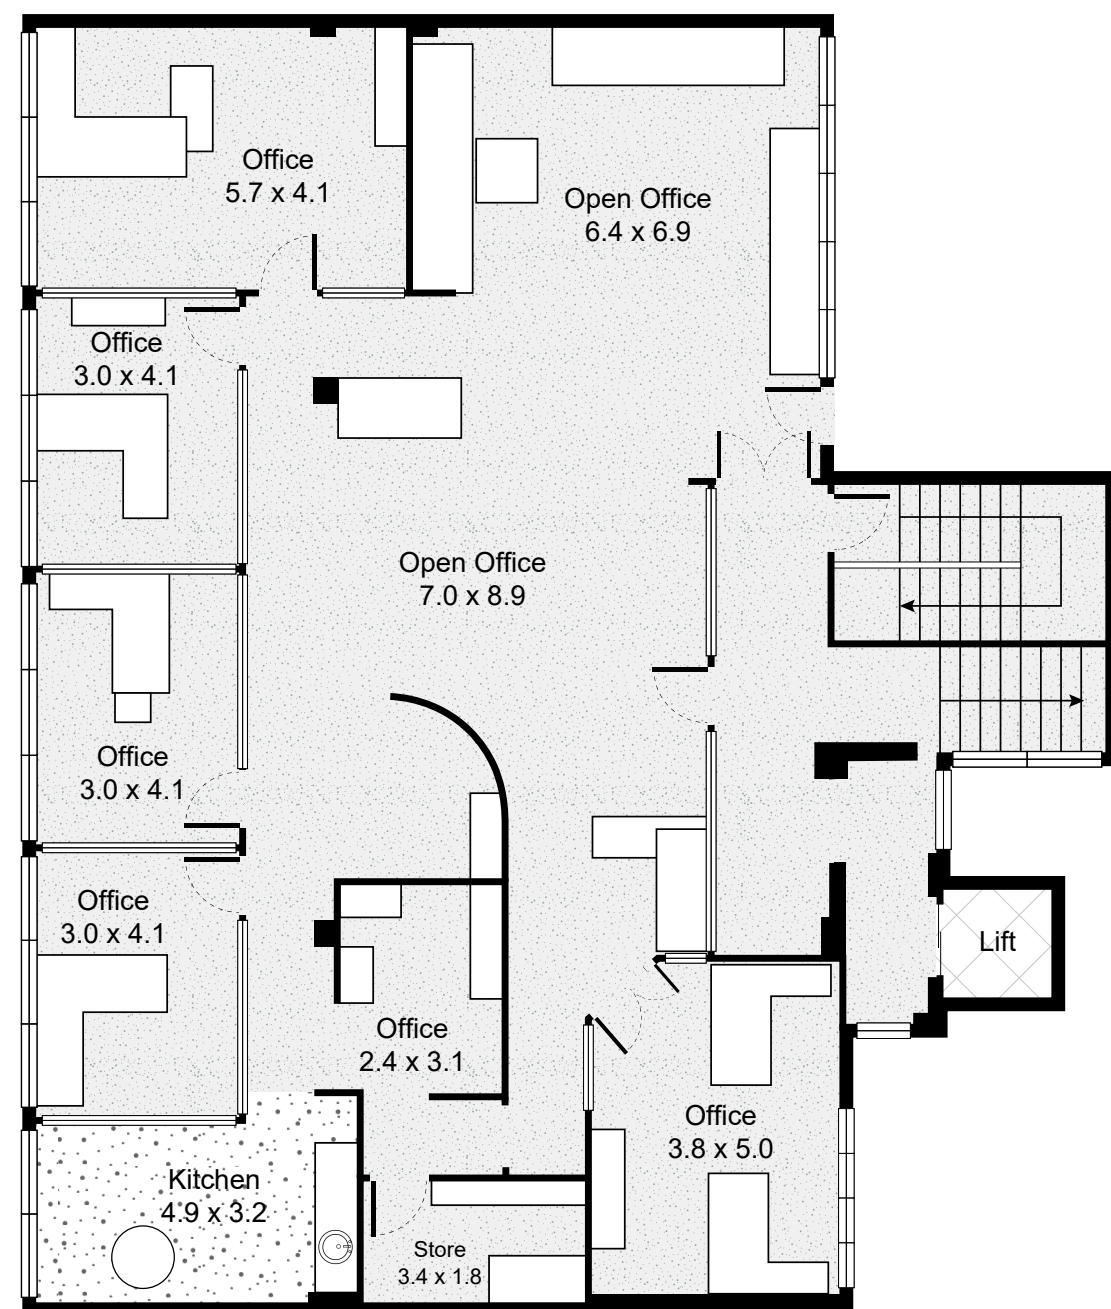

57 Old Cleveland Road, Stones Corner

 2 Bath

LEVEL 1

LEVEL 1A

Level 1 and Level 1A Existing	508 sqm
-------------------------------	---------

LITTLE Hinges virtual tours

This property is ready for you to virtually inspect now