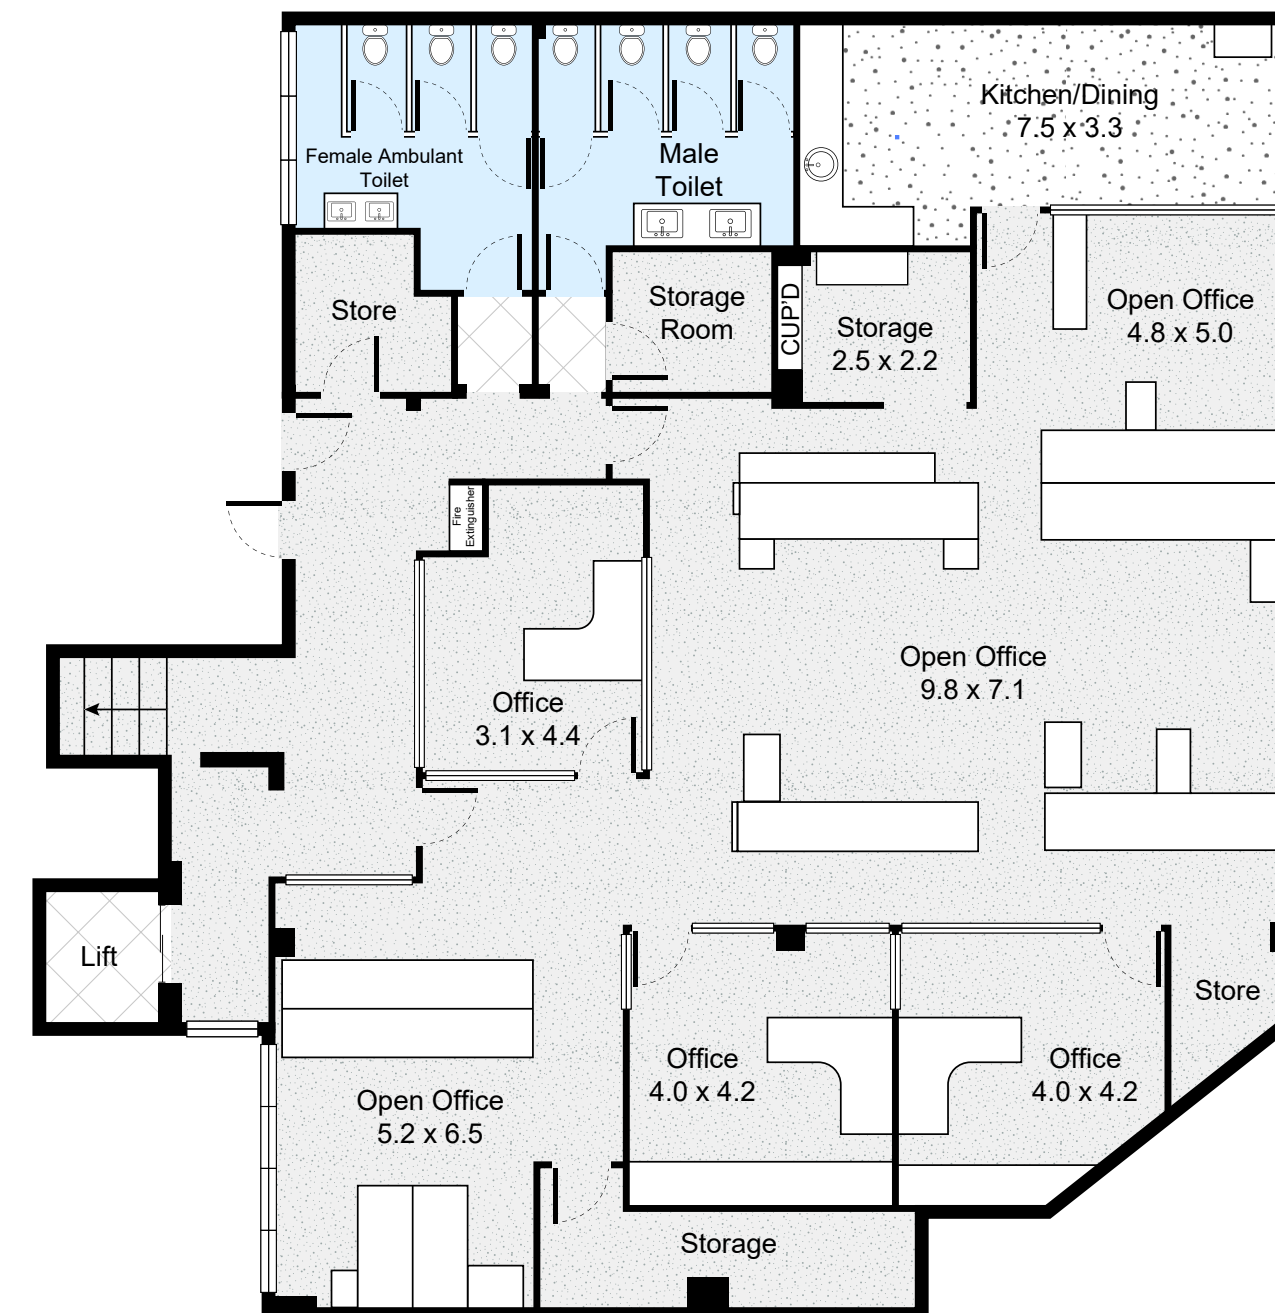

57 Old Cleveland Road, Stones Corner

 2 Bath

LEVEL 1

LEVEL 1A

Level 1 and Level 1A Existing	508 sqm
-------------------------------	---------

LITTLE Hinges virtual tours

This property is ready for you to virtually inspect now